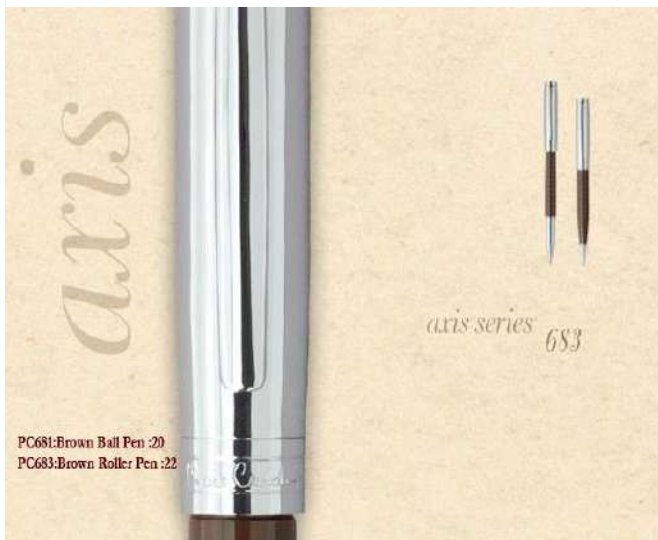

PC681: Brown Ball Pen :20
PC683: Brown Roller Pen :22

axis series 683