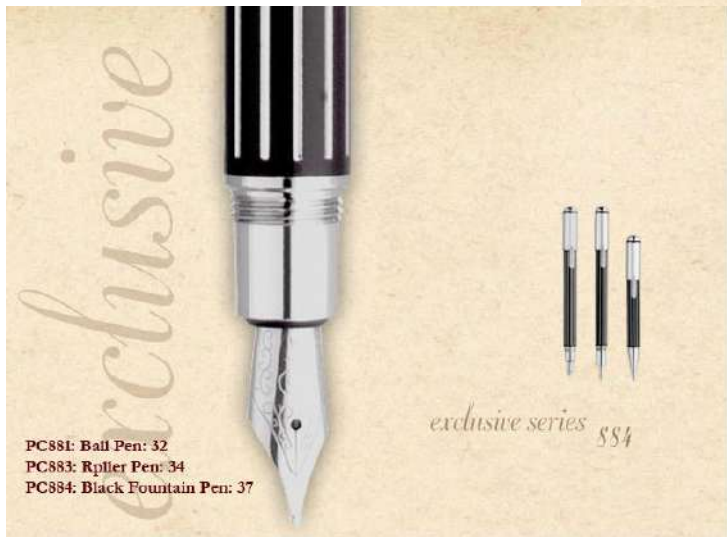

PC881: Ball Pen: 32
PC883: Roller Pen: 34
PC884: Black Fountain Pen: 37

exclusive series 884