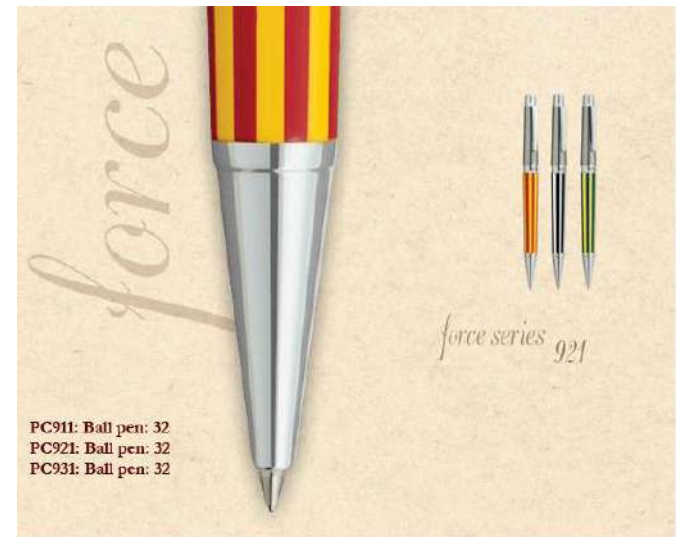

PC911: Ball pen: 32
PC921: Ball pen: 32
PC931: Ball pen: 32

force series 921